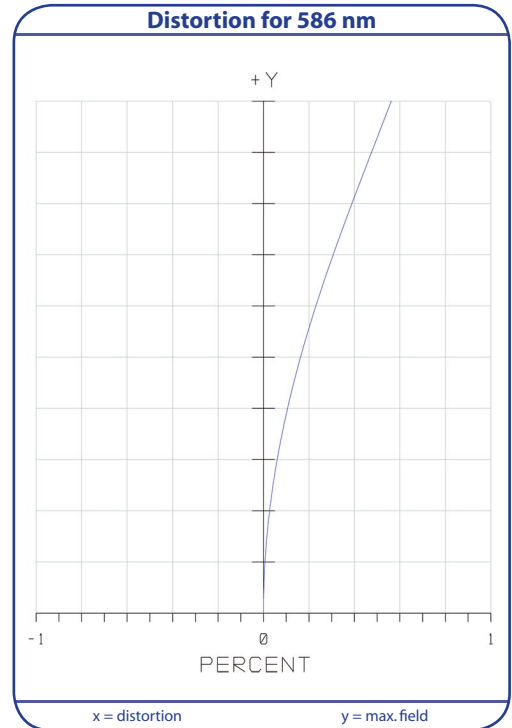

DATA SHEET

S5LPJ3005

Correctal® TL200/0.33
telecentric lens
with M60-thread

outline drawing

other adapter on special request

S5LPJ3005

Correctal® TL200/0.33 telecentric lens with M60-thread

Specifications	
part number	S5LPJ3005
magnification (+/-5%)	0.33
working distance [mm] (+/-2%)	300.0
max. object size [mm] at a chip size of [mm]	84.8 28.0
distorsion [%]	0.2
max. object size [mm] at a chip size of [mm]	106.0 35.0
distorsion [%]	0.25
max. object size [mm] at a chip size of [mm]	121.2 40.0
distorsion [%]	0.3
max. object size [mm] at a chip size of [mm]	181.8 60.0*
distorsion [%]	0.6
numerical aperture	0.02
max. outside-Ø [mm]	218.0
length [mm]	587.9
weight [kg]	12.0

T..Tangential

MTF for various object heights

S..Sagittal

also available with M42- and M72-mount. (* only possible with M72-mount)