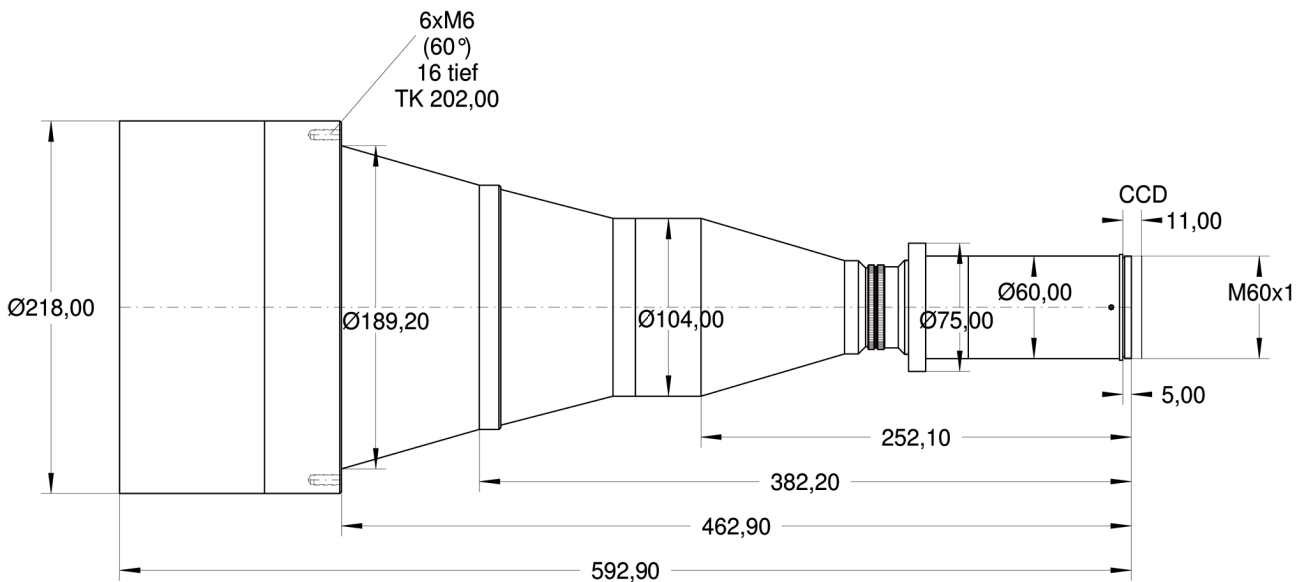

DATA SHEET

S5LPJ3005

Correctal® TL200/0.33
telecentric lens
with M60-thread

outline drawing

other adapter on special request

S5LPJ3005

Correctal® TL200/0.33 telecentric lens with M60-thread

Specifications	
part number	S5LPJ3005
magnification (+/-5%)	0.33
working distance [mm] (+/-2%)	300.0
max. object size [mm] at a chip size of [mm]	84.8 28.0
distorsion [%]	0.2
max. object size [mm] at a chip size of [mm]	106.0 35.0
distorsion [%]	0.25
max. object size [mm] at a chip size of [mm]	121.2 40.0
distorsion [%]	0.3
max. object size [mm] at a chip size of [mm]	181.8 60.0*
distorsion [%]	0.6
numerical aperture	0.02
max. outside-Ø [mm]	218.0
length [mm]	587.9
weight [kg]	12.0

T..Tangential

MTF for various object heights

S..Sagittal

also available with M42- and M72-mount. (* only possible with M72-mount)