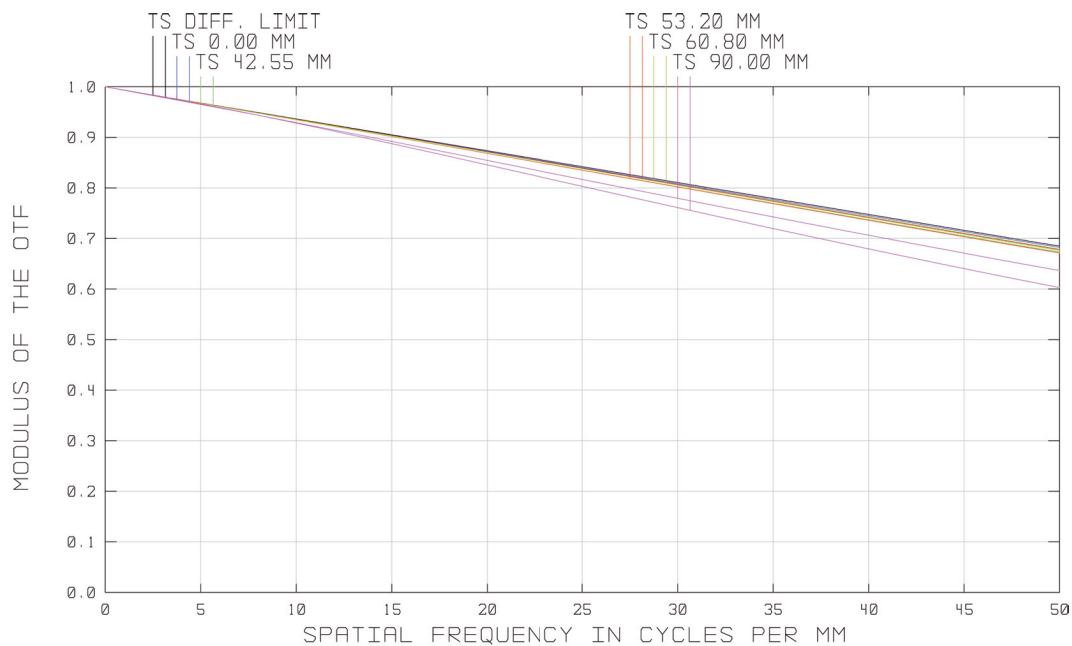

DATA SHEET

S5LPJ3005

Correctal® TL200/0.33
telecentric lens
with M60-thread

outline drawing

other adapter on special request

S5LPJ3005

Correctal® TL200/0.33 telecentric lens with M60-thread

Specifications	
part number	S5LPJ3005
magnification (+/-5%)	0.33
working distance [mm] (+/-2%)	300.0
max. object size [mm] at a chip size of [mm]	84.8 28.0
distorsion [%]	0.2
max. object size [mm] at a chip size of [mm]	106.0 35.0
distorsion [%]	0.25
max. object size [mm] at a chip size of [mm]	121.2 40.0
distorsion [%]	0.3
max. object size [mm] at a chip size of [mm]	181.8 60.0*
distorsion [%]	0.6
numerical aperture	0.02
max. outside-Ø [mm]	218.0
length [mm]	587.9
weight [kg]	12.0

T..Tangential

MTF for various object heights

S..Sagittal

also available with M42- and M72-mount. (* only possible with M72-mount)