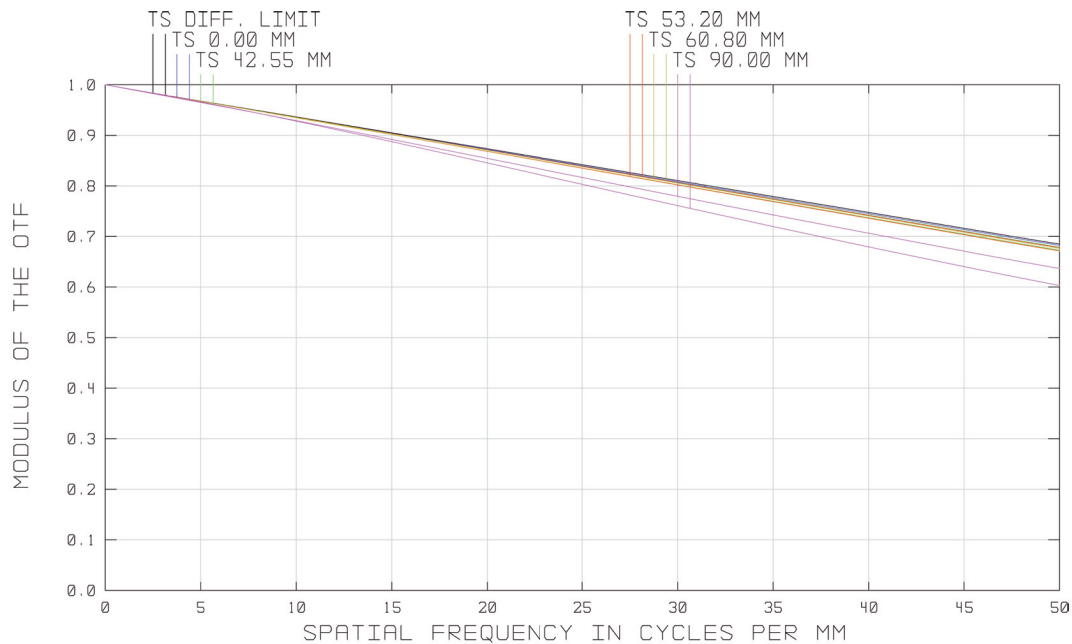

MTF for various object heights

S..Sagittal

also available with M42- and M60-mount