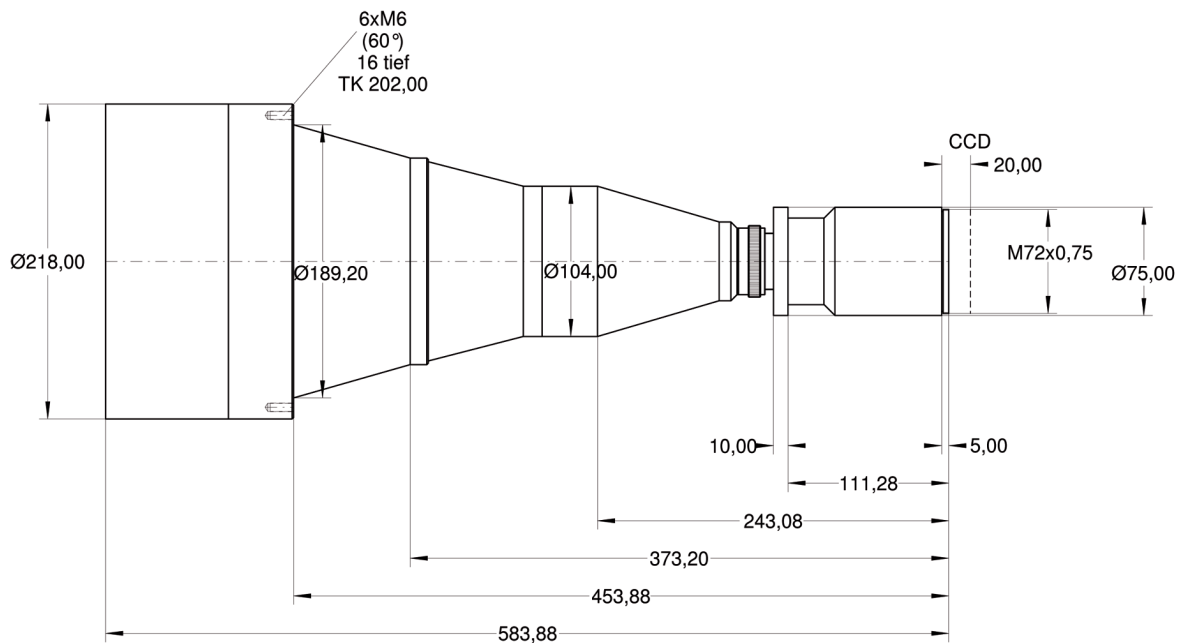

## DATA SHEET

### S5LPJ3005/M72

**Correctal® TL200/0.33**  
**telecentric lens**  
**with M72-thread**

outline drawing

other adapter on special request

### Correctal® TL200/0.33 telecentric lens with M72-thread

Specifications	
part number	S5LPJ3005/M72
magnification (+/-5%)	0.33
working distance [mm] (+/-2%)	300.0
max. object size [mm] at a chip size of [mm] distorsion [%]	84.8 28.0 0.2
max. object size [mm] at a chip size of [mm] distorsion [%]	106.0 35.0 0.25
max. object size [mm] at a chip size of [mm] distorsion [%]	121.2 40.0 0.3
max. object size [mm] at a chip size of [mm] distorsion [%]	181.8 60.0 0.6
numerical aperture	0.02
max. outside-Ø [mm]	218.0
length [mm]	578.9
weight [kg]	12.25