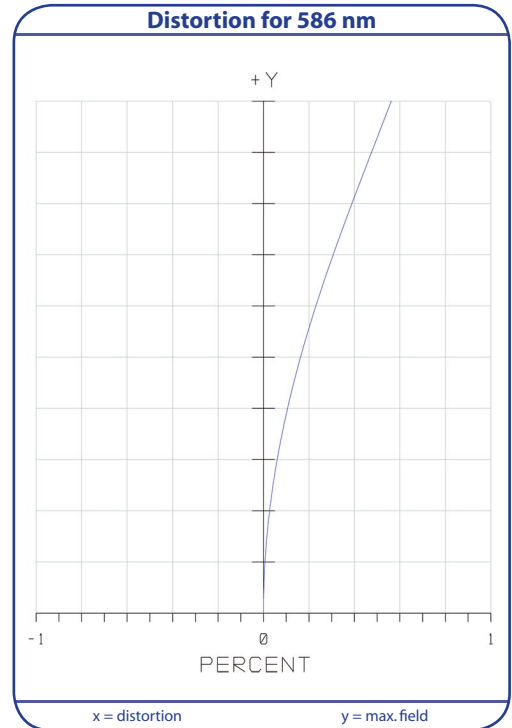

### S5LPJ3005/M72

**Correctal® TL200/0.33**  
**telecentric lens**  
**with M72-thread**

outline drawing

other adapter on special request

### Correctal® TL200/0.33 telecentric lens with M72-thread

Specifications	
part number	S5LPJ3005/M72
magnification (+/-5%)	0.33
working distance [mm] (+/-2%)	300.0
max. object size [mm] at a chip size of [mm] distorsion [%]	84.8 28.0 0.2
max. object size [mm] at a chip size of [mm] distorsion [%]	106.0 35.0 0.25
max. object size [mm] at a chip size of [mm] distorsion [%]	121.2 40.0 0.3
max. object size [mm] at a chip size of [mm] distorsion [%]	181.8 60.0 0.6
numerical aperture	0.02
max. outside-Ø [mm]	218.0
length [mm]	578.9
weight [kg]	12.25